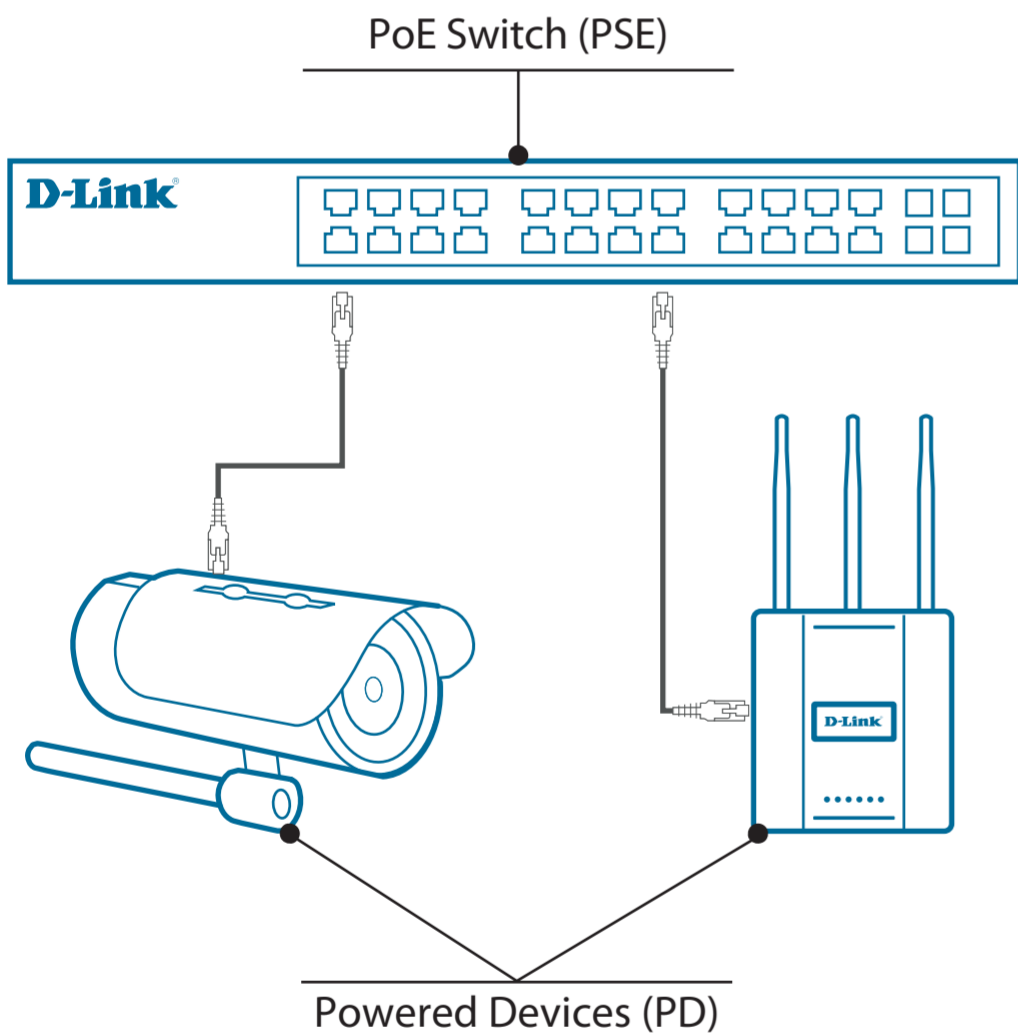

Power over Ethernet

PoE technology allows PSE (Power Sourcing Equipment) to use a single twisted pair Ethernet cable to provide both data and electrical power to PDs (Powered Device) such as wireless access points, network cameras, IP phones, point-of-sale terminals, and other PoE compatible devices. The D-Link range includes over 50 PoE enabled switches, reaching up to 740 Watts per switch with a redundant power supply, making network device installation simpler, safer, and less expensive.

PoE Standards

	802.3af	802.3at	802.3bt (Type 3)	802.3bt (Type 4)
Maximum power per PSE port	15.4	30	60	90
Maximum power to PD	12.95	25.5	51	71-90

Specifications

Power Class	Max. power delivered by PSE	Power available at PD	PD Type	Standard
0	15.4	12.95	1	802.3 af
1	4	3.84	1	
2	7	6.49	1	
3	15.4	12.95	1	
4	30	25.5	2	802.3 at
5	45	40	3	802.3 bt
6	60	51	3	
7	75	62	4	
8	90	71	4	

60 W

Digital Signage

POS System

90 W

PoE Connected Lighting Systems

PoE up to 90W per port

Model	Port Count	PoE Ports	PoE Budget	RPS
Unmanaged Switches with Long Range 250m PoE				
DSS-200G-28MPP	24 x GE, 4 x Combo	8 (802.3bt), 16 (802.3at)	518	-
DSS-200G-10MPP	8 x GE, 2 SFP	8 (802.3bt)	242	-
Smart PoE Switches				
DGS-1100-26MPPV2	24 x GE, 2 x Combo	20 (802.3at) & 4 (802.3bt)	525	-
DGS-1100-10MPPV2	8 x GE, 2 SFP	6 (802.3at) & 2 (802.3bt)	242	-